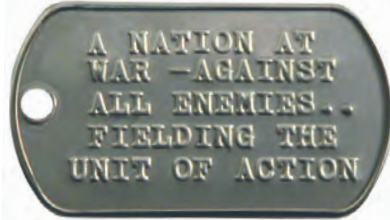

MasterCast Military Style Dog Tags

DT-A-1S
Lightweight Aluminum
with Silk Screen
(Shown with Optional Silencer)

DT-2X-1S
Aluminum with Silk Screen

DT-AE-10-RE
Stainless Steel with Embossed Logo
(Shown as Optional Pair)

DT-MS-1
Stainless Steel with Embossed Text

DT-AAA-1S
Anodized Aluminum
with Silk Screen

DT-RE-1S
Stainless Steel
with Silk Screen

DT-ED-1M
Aluminum with Digital Emblem

Attachment Options

**Red Item Numbers
are Made in USA**

Style	Dog Tags (4R)	100	250	500	1000	Screen Charge or Set-up
DT-A-1S	Lightweight Aluminum Dog Tag, .020" thick with 1 Color Silk Screen imprint on 1 side, Tag & Attachment Bulk Packed Separately. Add \$0.20(V) to Individually Polybag Tag & Attachment together.	2.25	1.50	1.15	1.10	65.00(V)
DT-2X-1S	Aluminum Dog Tag, .050" thick with 1 Color silk Screen imprint on 1 side, Tag & Attachment Bulk Packed Separately. Add \$0.20(V) to Individually Polybag Tag & Attachment together.	2.55	1.75	1.40	1.35	65.00(V)
DT-AE-10-RE	Stainless Steel Rolled Edge Dog Tag with Embossed imprint on 1 side, Individual Polybag.	-	5.10	3.30	2.40	190.00(V)
DT-MS-1	Military Style Stainless Steel Dog Tag with Embossed Text Only on 1 side, Individual Polybag.	4.00	2.10	1.75	1.45	95.00(V)
DT-ED-1M	Aluminum Dog Tag with 1-9/16" x 15/16" Laminated Digital Emblem, 30" Ball Chain Only (un-assembled), Individual Polybag (Tag & Attachment together).	3.55	2.65	2.40	2.25	90.00(V)
DT-AAA-1S	Anodized Aluminum Dog Tag with 1 Color Silk Screen imprint on 1 side, Individual Polybag.	5.20	3.55	2.90	2.50	65.00(V)
DT-RE-1S	Stainless Steel Rolled Edge Dog Tag with 1 Color Silk Screen imprint on 1 side, Tag & Attachment Bulk Packed Separately. Add \$0.20(V) to Individually Polybag Tag & Attachment together.	3.05	1.85	1.50	1.45	65.00(V)