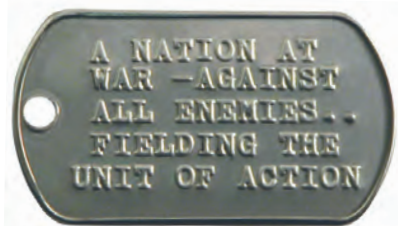

MasterCast Military Style Dog Tags

From the Amcraft line of Products

DT-A-1S
Lightweight Aluminum
with Silk Screen
(Shown with Optional Silencer)

DT-2X-1S
Aluminum with Silk Screen

DT-AE-10-RE
Stainless Steel with Embossed Logo

DT-MS-1
Stainless Steel with Embossed Text

DT-AAA-B-1S
Anodized Aluminum
with Silk Screen

DT-RE-1S
Stainless Steel with Silk Screen

DT-AAA-1S
Anodized Aluminum
with Silk Screen

Anodized Aluminum
Colors

Attachment
Options

Red Item Numbers
are Made in USA

Style	Dog Tags (4R)	100	250	500	1000	Screen Charge or Set-up
DT-2X-1S	Aluminum Dog Tag, .050" thick with 1 Color silk Screen imprint on 1 side, Tag & Attachment Bulk Packed Separately. Add \$0.20(V) to Individually Polybag Tag & Attachment together.	1.75	1.40	1.35	1.30	65.00(V)
DT-A-1S	Lightweight Aluminum Dog Tag, .020" thick with 1 Color Silk Screen imprint on 1 side, Tag & Attachment Bulk Packed Separately. Add \$.020(V) to Individually Polybag Tag & Attachment together.	1.45	1.20	1.05	1.00	65.00(V)
DT-AAA-1S	Anodized Aluminum Dog Tag with 1 Color Silk Screen imprint on 1 side, Individual Polybag.	2.75	2.10	1.90	1.70	65.00(V)
DT-AAA-B-1S	Anodized Aluminum Dog Tag Bottle Opener with 1 Color Silk Screen imprint on 1 side, Individual Polybag.	2.75	2.10	1.90	1.70	65.00(V)
DT-AE-10-RE	Stainless Steel Rolled Edge Dog Tag with Embossed imprint on 1 side, Individual Polybag.	-	3.95	2.40	1.75	190.00(V)
DT-MS-1	Military Style Stainless Steel Dog Tag with Embossed Text Only on 1 side, Individual Polybag.	3.70	1.95	1.65	1.35	95.00(V)
DE-RE-1S	Stainless Steel Rolled Edge Dog Tag with 1 Color Silk Screen imprint on 1 side, Tag & Attachment Bulk Packed Separately. Add \$0.20(V) to Individually Polybag Tag & Attachment together.	1.60	1.25	1.20	1.15	65.00(V)