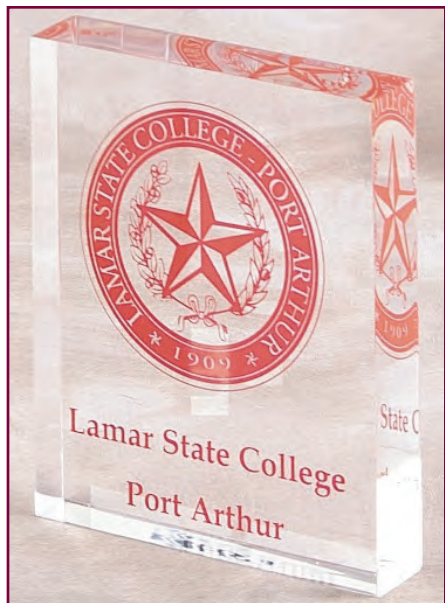

50	100	250	500
11.10	10.10	9.60	9.15

(4R)

2nd Color Surface Imprint for #A705

50	100	250	500
.90	.70	.60	.50

(4T)

Set-up: Screen Charge \$65.00(V) Per Color.

#A880 Acrylic Paperweight

3-1/4" x 4" x 3/4" Clear Acrylic Paperweight with 1 Color Surface Screened Imprint, Polybagged & Boxed.